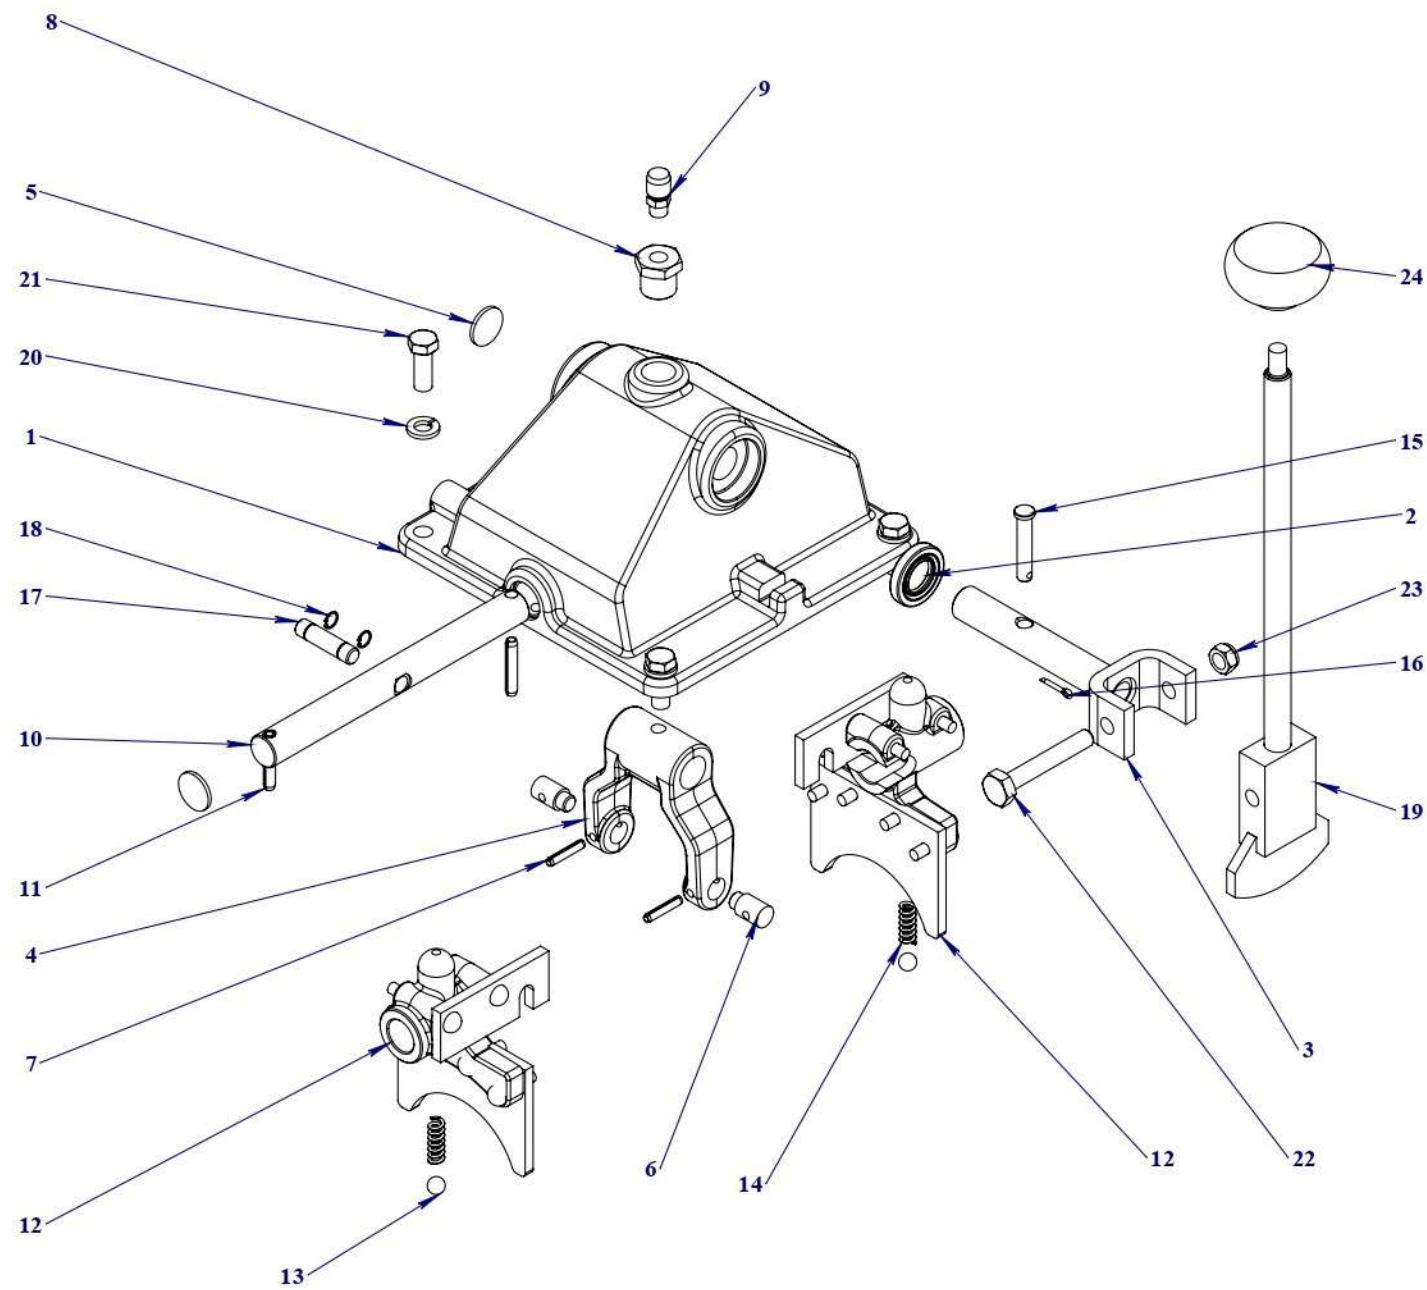

# ITEM	PART #	ATLAS COPCO #	Description	QTY
1	F40207R	3760007123	BEARING, COUNTER FRONT	1
2	F41211R	3760007124	BEARING, COUNTER FRONT	1
3	4023543	3760007103	GEAR, COUNTER LO	1
4	4023307	3760007106	GEAR, COUNTER DRIVEN	1
5	4023314	3760007104	GEAR, COUNTER 2ND	1
6	4023308	3760007105	GEAR, COUNTER 3RD	1
7	F39010162	0335110426	RETAINING RING, COUNTER	1
8	YZ4023932	3760007125	BEARING, OUTPUT	1
9	4023834	3760007107	WASHER, LOWER GEAR #2	1
10	YZ4023878	3760007116	SHAFT	1
11	F56720	3760007112	KIT, NEEDLE ROLLER BEARING	39
12	4023355	3760007101	GEAR, MAIN SHAFT LO	1
13	YZ4023879	3760007102	GEAR, MAIN SHAFT 2ND	1
14	YZ4023880	3760007109	GEAR, MAIN SHAFT 3RD	1
15	4023481	3760007108	GASKET, CAP	1
16	4023301B	3760007092	CASE, TRANSMISSION	1
17	F2022002	3760007338	DRAIN PLUG, MAGNETIC, 1/4 NPT	1
18	F190036	0686311502	OIL LEVEL PLUG, 3/8 NPT	1
19	F22010A	3760007118	FREEZE PLUG	2

# ITEM	PART #	ATLAS COPCO #	Description	QTY
1	4023406	3760007094	SHIFT CAP	1
2	F65022	3760007117	OIL SEAL	1
3	4023463	3760005306	HAND LEVER ASSY	1
4	4023456	3760007100	LEVER, INSIDE	1
5	F22010.A	3760007118	FREEZE PLUG	3
6	4023461	3760007099	PIN, LEVER	2
7	34H282	5530775000	ROLL PIN, 3/16 X 1	2
8	F321004		PIPE BUSHING	1
9	F68203		BREATHER	1
10	4023413	3760007097	RAIL, SHIFT	1
11	34H315	0108110301	ROLL PIN, 1/4 X 1-3/8	2
12	4023424	3760007095	FORK ASSY	2
13	F7400012D	0517111600	BALL, STL 3/8 DIA	2
14	YZ4023877	3760007114	SPRING, DETENT	2
15	YZ4023875	0113461519	PIN, FASTENER	1
16	11M7079		COTTER PIN	1
17	4023451	3760007098	PIN, INHIBITER	1
18	H80661	0335110425	SNAP RING	2
19	YZ4023886	3760007096	HAND LEVER ASSY	1
20	12H304	5530702900	LOCKWASHER, STD 3/8	4
21	19H218	0144220000	HEX BOLT, 3/8-16 UNC X 1" LG	4
22	F1003540	5530604000	HEX BOLT, 3/8-24 UNF X 2-1/2" LG	1
23	F827616FA	0292133809	NYLOCK NUT, 3/8-24 UNF	1
24	F83000	3760007119	KNOB, LEVER	1