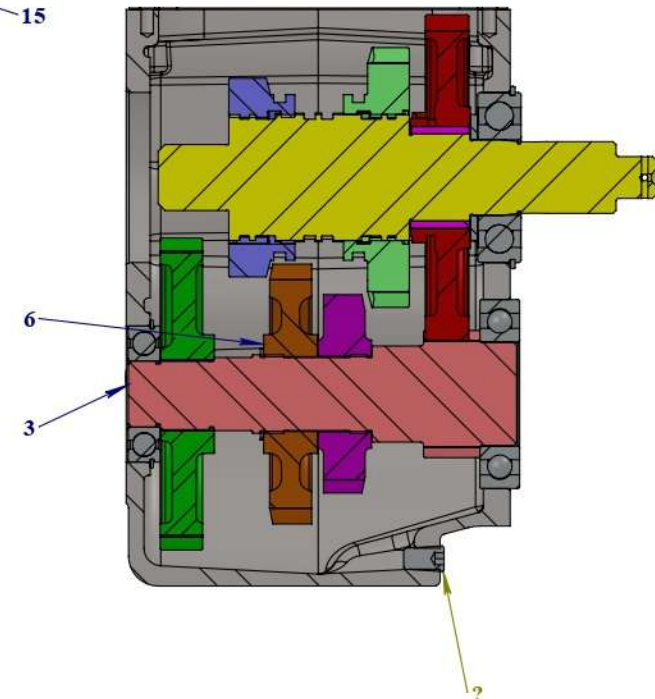

# ITEM	PART #	ATLAS COPCO #	Description	QTY
1	F40207R	3760007123	BEARING, COUNTER FRONT	1
2	F41211R	3760007124	BEARING, COUNTER FRONT	1
3	4023543	3760007103	GEAR, COUNTER LO	1
4	4023307	3760007106	GEAR, COUNTER DRIVEN	1
5	4023314	3760007104	GEAR, COUNTER 2ND	1
6	4023308	3760007105	GEAR, COUNTER 3RD	1
7	F39010162	0335110426	RETAINING RING, COUNTER	1
8	YZ4023932	3760007125	BEARING, OUTPUT	1
9	4023834	3760007107	WASHER, LOWER GEAR #2	1
10	YZ4023878	3760007116	SHAFT	1
11	F56720	3760007112	KIT, NEEDLE ROLLER BEARING	39
12	4023355	3760007101	GEAR, MAIN SHAFT LO	1
13	YZ4023879	3760007102	GEAR, MAIN SHAFT 2ND	1
14	YZ4023880	3760007109	GEAR, MAIN SHAFT 3RD	1
15	4023481	3760007108	GASKET, CAP	1
16	4023301B	3760007092	CASE, TRANSMISSION	1
17	F2022002	3760007338	DRAIN PLUG, MAGNETIC, 1/4 NPT	1
18	F190036	0686311502	OIL LEVEL PLUG, 3/8 NPT	1
19	F22010A	3760007118	FREEZE PLUG	2

# ITEM	PART #	ATLAS COPCO #	Description	QTY
1	4023406	3760007094	SHIFT CAP	1
2	F65022	3760007117	OIL SEAL	1
3	4023463	3760005306	HAND LEVER ASSY	1
4	4023456	3760007100	LEVER, INSIDE	1
5	F22010.A	3760007118	FREEZE PLUG	3
6	4023461	3760007099	PIN, LEVER	2
7	34H282	5530775000	ROLL PIN, 3/16 X 1	2
8	F321004		PIPE BUSHING	1
9	F68203		BREATHER	1
10	4023413	3760007097	RAIL, SHIFT	1
11	34H315	0108110301	ROLL PIN, 1/4 X 1-3/8	2
12	4023424	3760007095	FORK ASSY	2
13	F7400012D	0517111600	BALL, STL 3/8 DIA	2
14	YZ4023877	3760007114	SPRING, DETENT	2
15	YZ4023875	0113461519	PIN, FASTENER	1
16	11M7079		COTTER PIN	1
17	4023451	3760007098	PIN, INHIBITER	1
18	H80661	0335110425	SNAP RING	2
19	YZ4023886	3760007096	HAND LEVER ASSY	1
20	12H304	5530702900	LOCKWASHER, STD 3/8	4
21	19H218	0144220000	HEX BOLT, 3/8-16 UNC X 1" LG	4
22	F1003540	5530604000	HEX BOLT, 3/8-24 UNF X 2-1/2" LG	1
23	F827616FA	0292133809	NYLOCK NUT, 3/8-24 UNF	1
24	F83000	3760007119	KNOB, LEVER	1