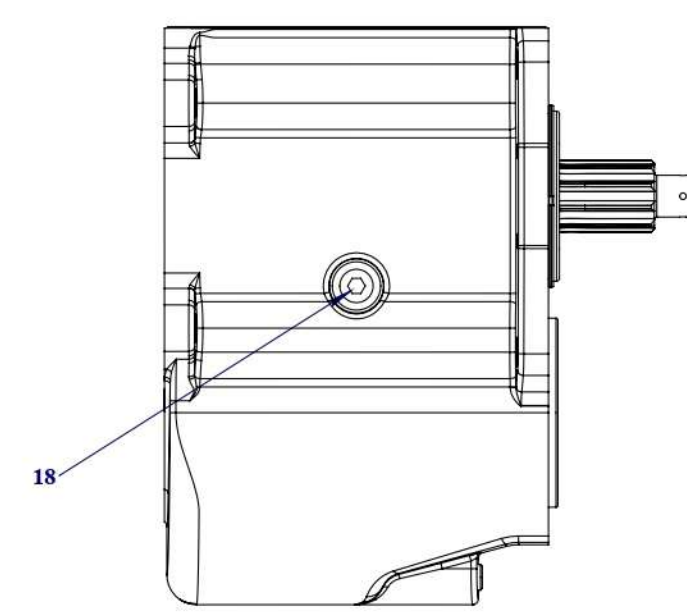

# ITEM	PART #	ATLAS COPCO #	Description	QTY
1	F40207R	3760007123	BEARING, COUNTER FRONT	1
2	F41211R	3760007124	BEARING, COUNTER FRONT	1
3	4023543	3760007103	GEAR, COUNTER LO	1
4	4023307	3760007106	GEAR, COUNTER DRIVEN	1
5	4023314	3760007104	GEAR, COUNTER 2ND	1
6	4023308	3760007105	GEAR, COUNTER 3RD	1
7	F39010162	0335110426	RETAINING RING, COUNTER	1
8	YZ4023932	3760007125	BEARING, OUTPUT	1
9	4023834	3760007107	WASHER, LOWER GEAR #2	1
10	YZ4023878	3760007116	SHAFT	1
11	F56720	3760007112	KIT, NEEDLE ROLLER BEARING	39
12	4023355	3760007101	GEAR, MAIN SHAFT LO	1
13	YZ4023879	3760007102	GEAR, MAIN SHAFT 2ND	1
14	YZ4023880	3760007109	GEAR, MAIN SHAFT 3RD	1
15	4023481	3760007108	GASKET, CAP	1
16	4023301B	3760007092	CASE, TRANSMISSION	1
17	F2022002	3760007338	DRAIN PLUG, MAGNETIC, 1/4 NPT	1
18	F190036	0686311502	OIL LEVEL PLUG, 3/8 NPT	1
19	F22010A	3760007118	FREEZE PLUG	2

# ITEM	PART #	ATLAS COPCO #	Description	QTY
1	4023406	3760007094	SHIFT CAP	1
2	F65022	3760007117	OIL SEAL	1
3	4023463	3760005306	HAND LEVER ASSY	1
4	4023456	3760007100	LEVER, INSIDE	1
5	F22010.A	3760007118	FREEZE PLUG	3
6	4023461	3760007099	PIN, LEVER	2
7	34H282	5530775000	ROLL PIN, 3/16 X 1	2
8	F321004		PIPE BUSHING	1
9	F68203		BREATHER	1
10	4023413	3760007097	RAIL, SHIFT	1
11	34H315	0108110301	ROLL PIN, 1/4 X 1-3/8	2
12	4023424	3760007095	FORK ASSY	2
13	F7400012D	0517111600	BALL, STL 3/8 DIA	2
14	YZ4023877	3760007114	SPRING, DETENT	2
15	YZ4023875	0113461519	PIN, FASTENER	1
16	11M7079		COTTER PIN	1
17	4023451	3760007098	PIN, INHIBITER	1
18	H80661	0335110425	SNAP RING	2
19	YZ4023886	3760007096	HAND LEVER ASSY	1
20	12H304	5530702900	LOCKWASHER, STD 3/8	4
21	19H218	0144220000	HEX BOLT, 3/8-16 UNC X 1" LG	4
22	F1003540	5530604000	HEX BOLT, 3/8-24 UNF X 2-1/2" LG	1
23	F827616FA	0292133809	NYLOCK NUT, 3/8-24 UNF	1
24	F83000	3760007119	KNOB, LEVER	1